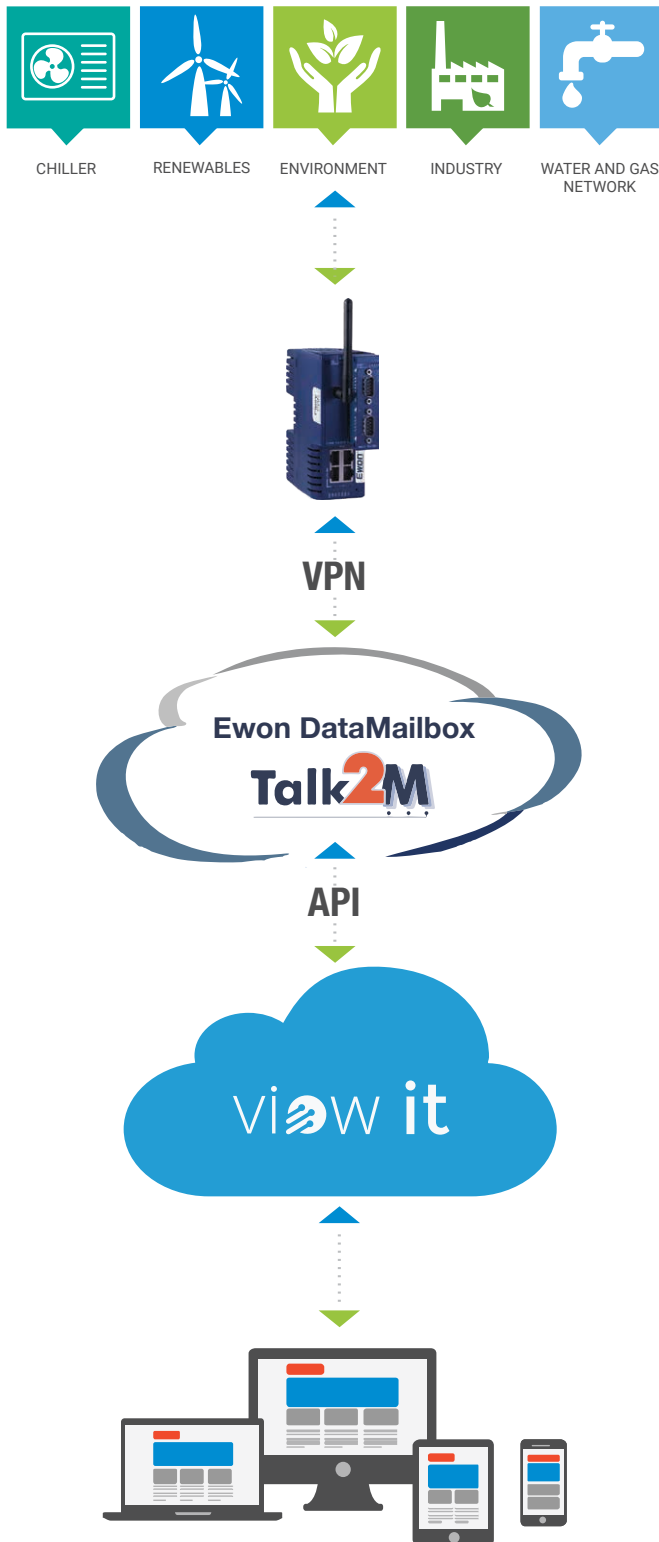

view it IloT Platform

A COMPLETE AND EASY-TO-USE REMOTE MANAGEMENT SOLUTION

view it & Ewon by HMS Networks

view it and Ewon (Ewon is a brand of HMS Networks) make possible an IloT solution that brings many key advantages:

1 Zero time-to-market!

The rapidity with which an enterprise can launch an IloT solution is one of the primary reasons for selecting an IloT vendor.

By choosing **view it** in association with the Ewon gateways, you can benefit from:

- **Rapid application development:** all **view it** modules are ready to use, no need to develop any software, and in many cases even to make configurations (i.e. with Datamailbox API integration).
- **A multi-tenant, cloud-based, SaaS application:** which means zero requirements on the client side on IT infrastructure and includes endless product upgrades, infinite scalability, fault tolerance and reliability.
- **A committed support team:** made of the very same people that develop the solution and can help the customer in any phase of the project.